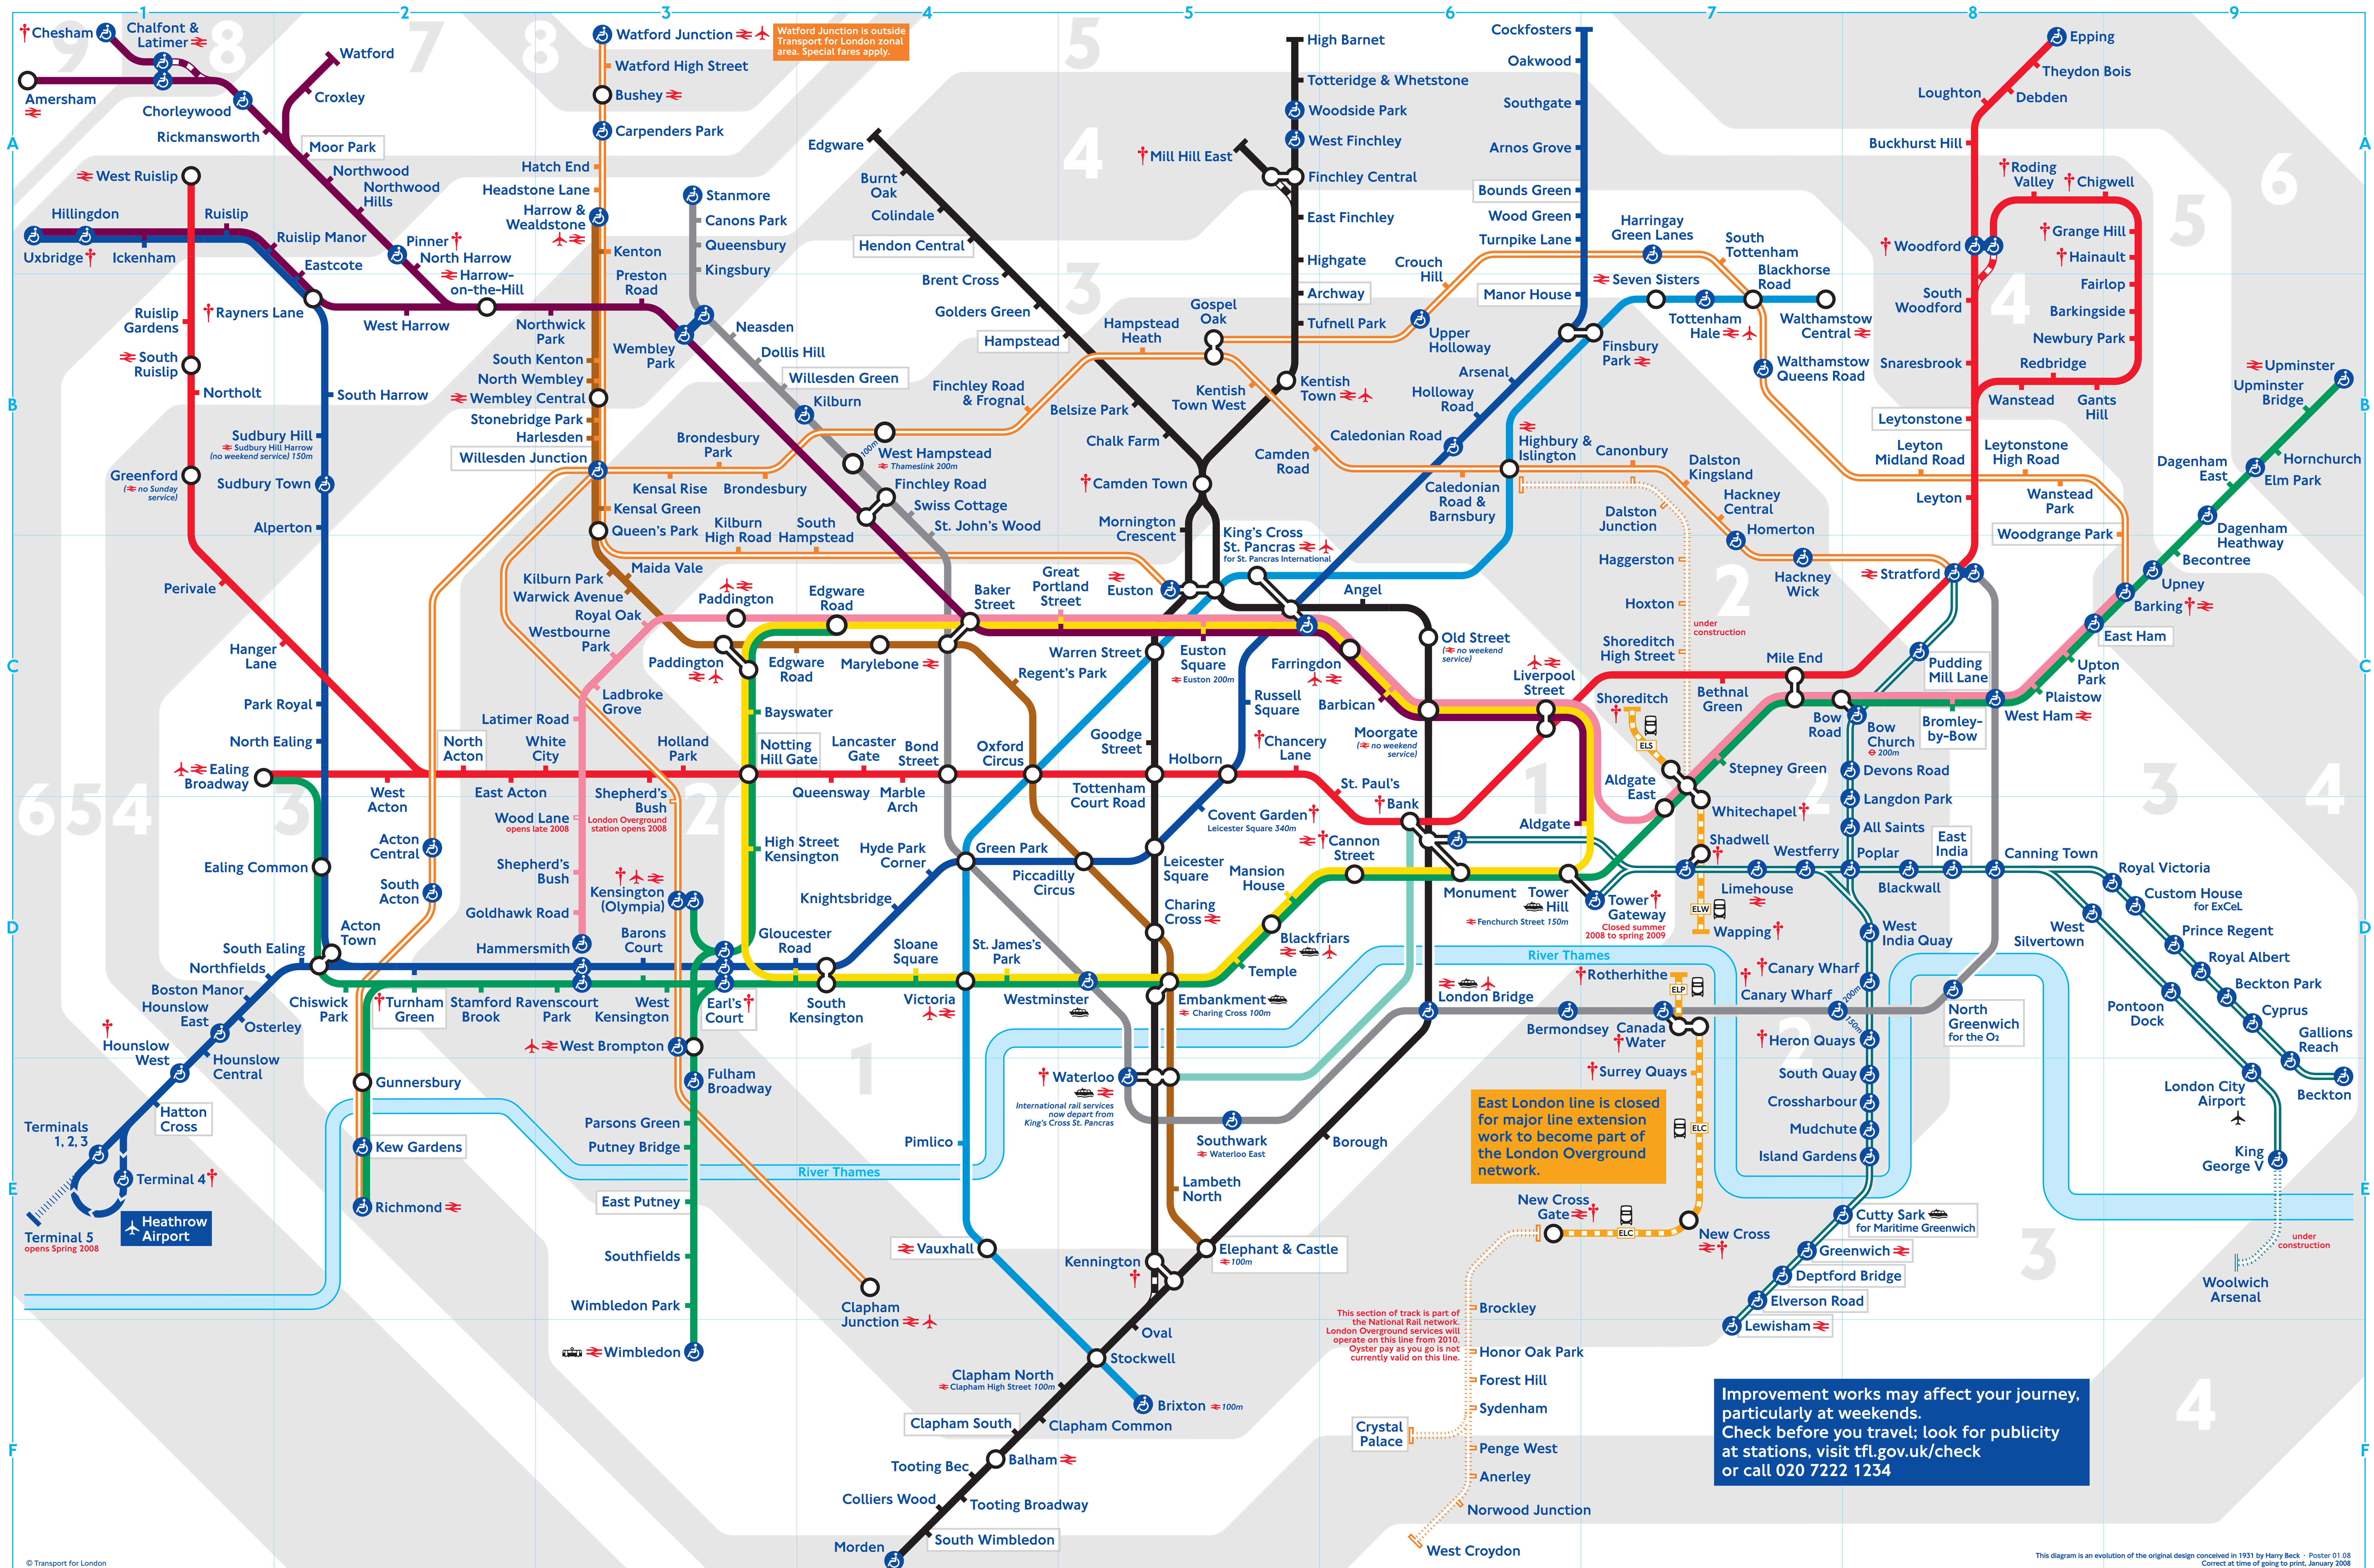

Tube map

- Bakerloo
- Central
- Restricted service
- Circle
- District
- Hammersmith & City
- Jubilee
- Metropolitan
- Restricted service
- Northern
- Restricted service
- Piccadilly
- Victoria
- Waterloo & City
- London Overground
- DLR
- Replacement bus service

- Interchange stations
- Step-free access from the platform to the street
- Connections with National Rail
- Check before you travel. See index below
- Connections with riverboat services
- Connection with Tramlink
- Location of Airport
- Interchange with National Rail services to airport
- Replacement bus services
- Bicycle parking
- Car parks
- Toilets on site/nearby
- Travel Information Centres

- 9 Station in Zone 9
- 8 Station in Zone 8
- 7 Station in Zone 7
- 6 Station in both zones
- 5 Station in Zone 6
- 4 Station in Zone 5
- 3 Station in both zones
- 2 Station in Zone 2
- 1 Station in both zones

East London line is closed for major line extension work to become part of the London Overground network.

Important works may affect your journey, particularly at weekends. Check before you travel; look for publicity at stations; visit tfl.gov.uk/check or call 020 7222 1234